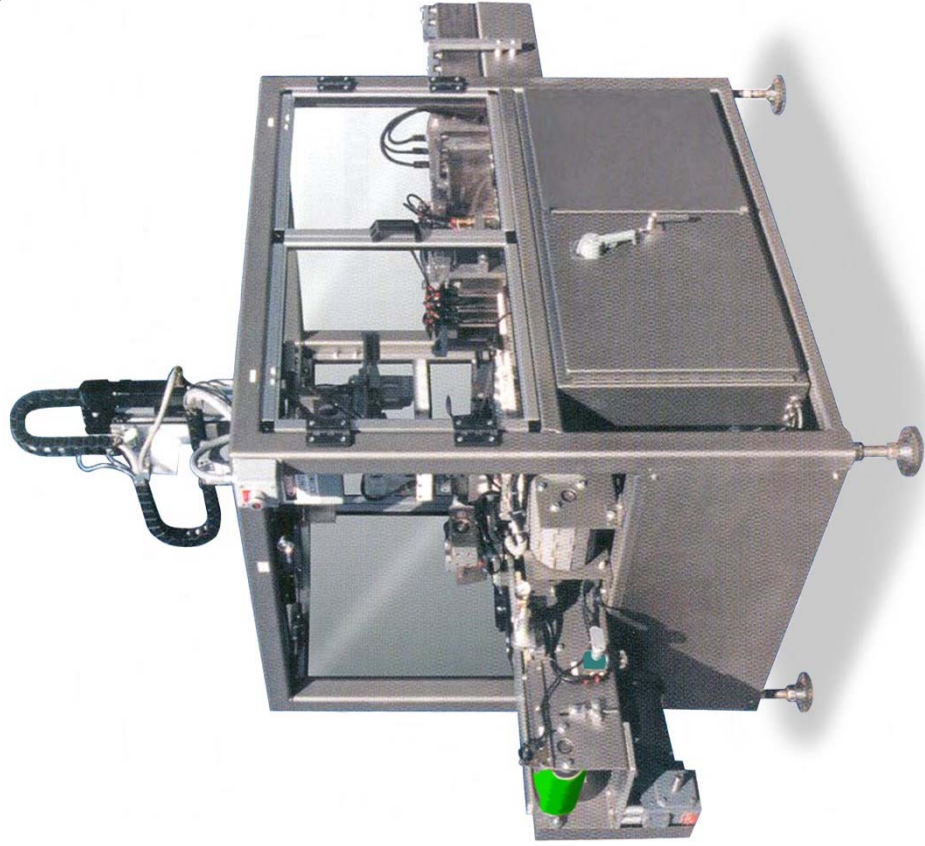

**Model SP-4V**

Automatic Servo

Case Loader

BALLINGER  
**LONESTAR**