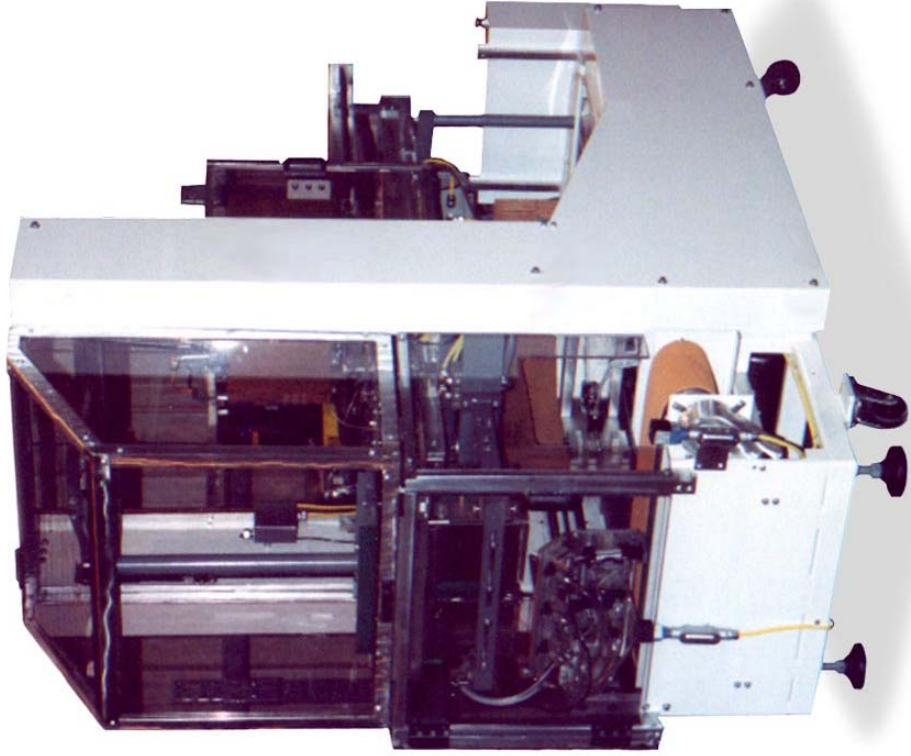

Model AF-4V
Automatic HSC
Tray Former

BALLINGER
LONESTAR